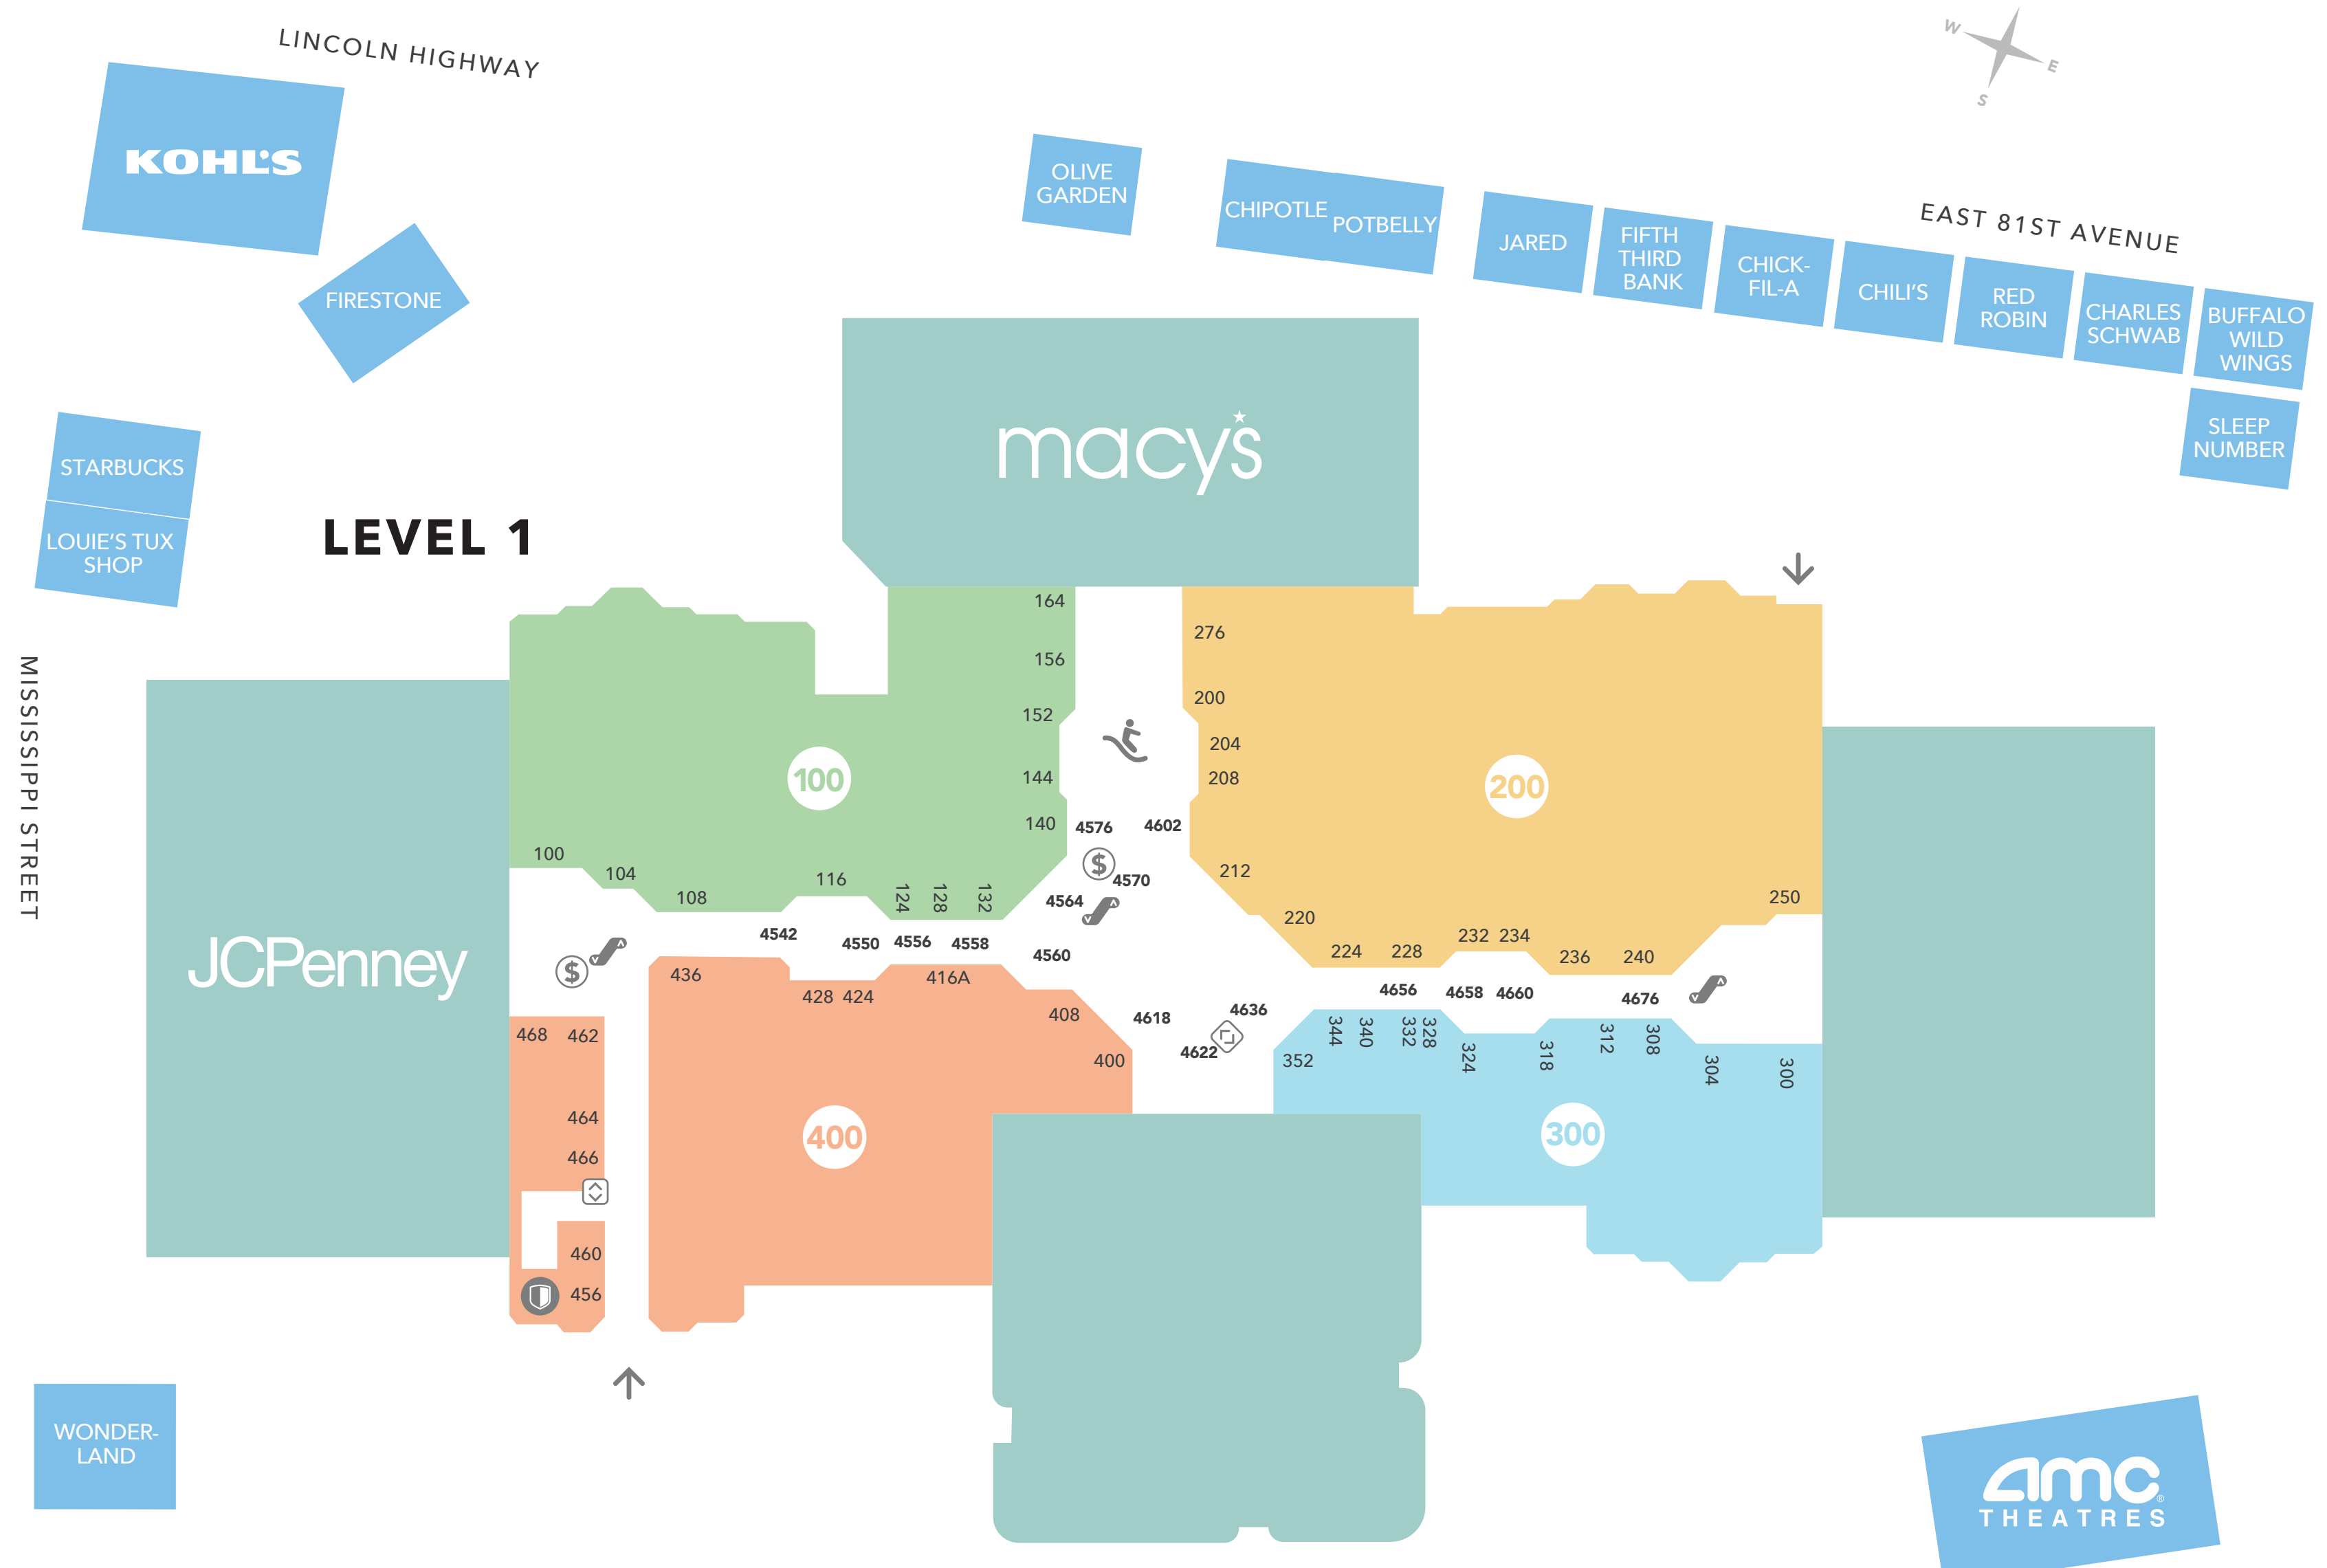

SOUTHLAKE MALL

- Restrooms
- ATM
- Escalator
- Elevator
- Food Court
- Play Area
- Family Lounge/Restroom
- Police Station
- Mall Office
- Mall Entrance

ANCHORS

- JCPenney
- EXT Kohl's
- Macy's

ATHLETIC APPAREL & SHOES

- 300 Champs Sports
- 724 Clark Street Sports
- 770 Dick's Sporting Goods
- 416 DTLR
- 712 Finish Line
- 124 Foot Locker
- 424 Jimmy Jazz
- 132 Lids
- 304 Locker Room
- 236 Zumiez

CARDS, BOOKS & GIFTS

- 704 Books-A-Million
- 620 Box Lunch
- 716 Spencer's
- 720 Things Remembered

SERVICES

- EXT Fifth Third Bank
- EXT Charles Schwab
- 700 Exact Time
- EXT Firestone Auto Care
- 658 Lenscrafters
- 462 Relax Magic
- 638 Trendsetters Barbershop
- 104 Visionworks

SHOES

- 708 6 Inch Heels
- 544 ALDO
- 626 American Eagle
- 528 Buckle
- 300 Champs Sports
- 724 Clark Street Sports
- 770 Dick's Sporting Goods
- 416 DTLR
- 818 Dry Goods
- 830 Express
- 712 Finish Line
- 124 Foot Locker
- 250 Forever 21
- 438 H&M
- 424 Jimmy Jazz
- 220 Journeys
- 132 Lids
- 304 Locker Room
- 228 Maurices

SPECIALTY STORES

- 744 90's Style
- 564 All You See on TV
- 620 Box Lunch
- 568 Busy Bee Pottery & Arts Studio
- 468 Greenfield's
- 144 Native Sun
- EXT Sleep Number
- 824 Southlake Bridal
- 716 Spencer's
- 460 Sunshine Mart
- 720 Things Remembered
- EXT Wonderland