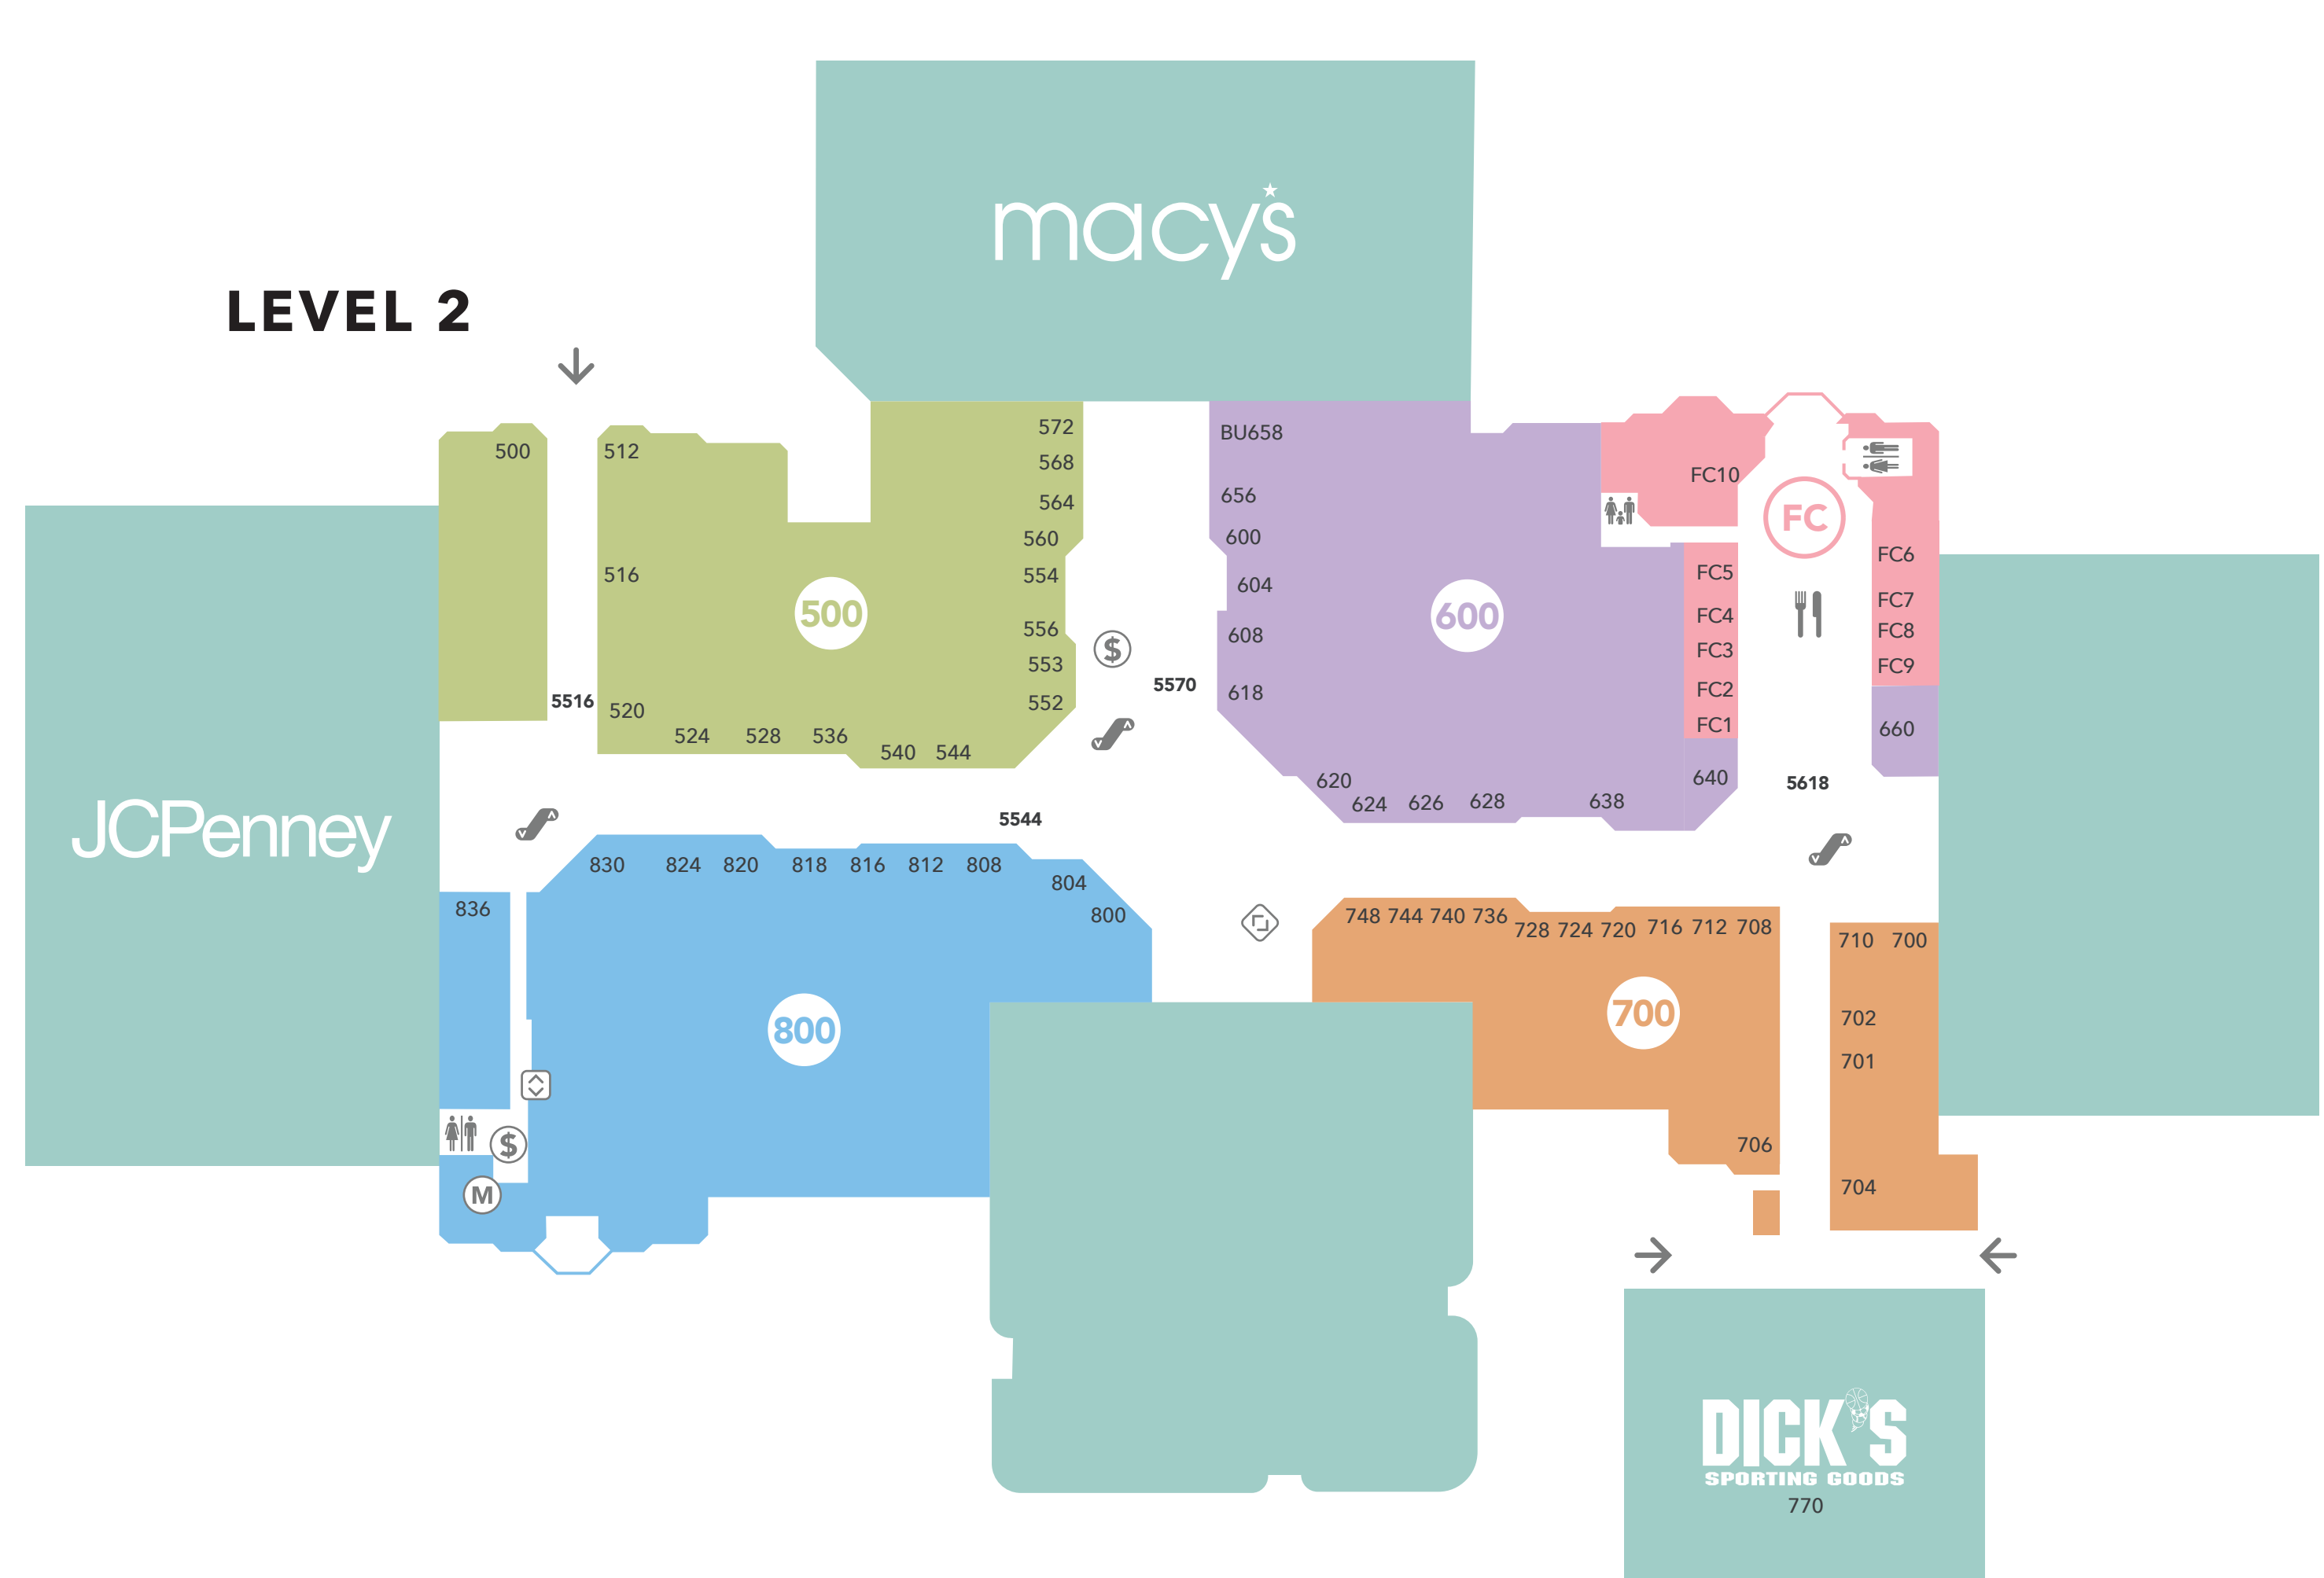

SOUTHLAKE MALL

- Restrooms
- ATM
- Escalator
- Elevator
- Food Court
- Play Area
- Family Lounge/Restroom
- Police Station
- Mall Office
- Mall Entrance

ANCHORS

- JCPenney
- EXT Kohl's
- Macy's

ATHLETIC APPAREL & SHOES

- 300 Champs Sports
- 724 Clark Street Sports
- 770 Dick's Sporting Goods
- 416 DTLR
- 712 Finish Line
- 124 Foot Locker
- 424 Jimmy Jazz
- 132 Lids
- 304 Locker Room
- 236 Zumiez

CARDS, BOOKS & GIFTS

- 704 Books-A-Million
- 620 Box Lunch
- 716 Spencer's
- 720 Things Remembered

SERVICES

- EXT Fifth Third Bank
- EXT Charles Schwab
- 700 Exact Time
- EXT Firestone Auto Care
- 658 Lenscrafters
- 462 Relax Magic
- 638 Trendsetters Barbershop
- 104 Visionworks

SHOES

- 708 6 Inch Heels
- 544 ALDO
- 626 American Eagle
- 528 Buckle
- 300 Champs Sports
- 724 Clark Street Sports
- 770 Dick's Sporting Goods
- 416 DTLR
- 818 Dry Goods
- 830 Express
- 712 Finish Line
- 124 Foot Locker
- 250 Forever 21
- 438 H&M
- 424 Jimmy Jazz
- 220 Journeys
- 132 Lids
- 304 Locker Room
- 228 Maurices

SPECIALTY STORES

- 744 90's Style
- 564 All You See on TV
- 620 Box Lunch
- 568 Busy Bee Pottery & Arts Studio
- 468 Greenfield's
- 144 Native Sun
- EXT Sleep Number
- 824 Southlake Bridal
- 716 Spencer's
- 460 Sunshine Mart
- 720 Things Remembered
- EXT Wonderland