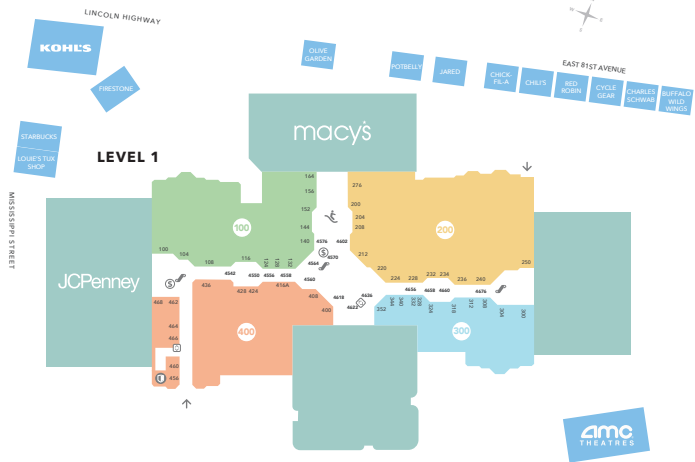

SOUTHLAKE MALL

Accessories

- 4550 & CU740 Banter by Piercing Pagoda
- 212 Bridal & Co
- CL332 Claire's
- F5U12A-B Cycle Gear
- 818 Dry Goods
- 830 Express
- 468 Greenfield's
- 436 H&M
- DU808 Hot Topic
- DPT3 JCPenney
- 152 Kids Foot Locker
- 132 Lids
- DPT4 Macy's
- DPT4 Macy's Backstage
- 344 M.J.'s Boutique
- CU728 Pacsun
- 276 Rainbow
- 824 Southlake Bridal
- 716 Spencers
- 340 Sunglass Hut
- 324 Torrid
- 312 Windsor

Books, Music & Movies

- 704 Books A Million
- CL308 FIVE For Your Entertainment

Cards & Gifts

- DL408 Bath & Body Works
- 704 Books A Million
- BU620 BoxLunch
- 716 Spencers
- DL408 White Barn
- 804 Yankee Candle

Children's Apparel

- BU620 BoxLunch
- 540 Carter's OshKosh B'gosh
- 228 Evisse
- 250 Forever 21
- 436 H&M
- 224 Hollister
- DPT3 JCPenney
- 200 Journeys Kidz
- 208 Kamora's Boutique
- 152 Kids Foot Locker
- FSU3 Kohls
- DPT4 Macy's
- DPT4 Macy's Backstage
- 424 Snipes
- 156 The Children's Place

Department Stores

- 250 Forever 21
- DPT3 JCPenney
- FSU3 Kohls
- DPT4 Macy's
- DPT4 Macy's Backstage

Entertainment

- 702 AMC Theatres
- 204 Fun Zone II
- FC10 Fun Flatables
- 524 Go! Toys & Games

Health & Beauty

Home & Bath

- AU564 As Seen on TV
- DL408 Bath & Body Works
- DPT3 JCPenney
- FSU3 Kohls
- DPT4 Macy's
- DPT4 Macy's Backstage
- DL408 White Barn
- 804 Yankee Candle

Jewelry

- 800 Albyn Jewelry
- 4550 & CU740 Banter by Piercing Pagoda
- 212 Bridal & Co
- 140 Chary's Jewelry
- CL332 Claire's
- 700 Exact TIME
- 468 Greenfield's
- 554 Icing
- FSU7 Jared The Galleria of Jewelry
- DPT3 JCPenney
- 552 Kay Jewelers
- 4660 KB Jewelers
- 128 Kumar's Jewelers
- 400 Pandora
- 748 Rogers & Hollands
- 352 Shah Jewelers
- 618 Zales The Diamond Store

Men's Apparel

- 626 American Eagle Outfitters
- BU620 BoxLunch
- 528 Buckle
- CL300 Champs Sports
- BL240 Chicago Code
- 724 Clark Street Sports
- 416A DTLR
- 830 Express
- DU816 Fine Fratelli
- 124 Foot Locker
- 436 H&M
- 224 Hollister
- DU808 Hot Topic
- 232 Impression
- DPT3 JCPenney
- CU712 JD Sports
- 220 Journeys
- 544 Laced Midwest
- 132 Lids
- 304 Lockerroom by Lids
- 1619 Louie's Tux Shop
- DPT4 Macy's
- DPT4 Macy's Backstage
- BL208 Mix & Merge
- CU728 Pacsun
- 656 Protocol Menswear
- 100 Rue 21
- 424 Snipes
- 812 The Suit Company
- 236 Zumiez

Others

Restaurants & Eateries

Services

- 4550 & CU740 Banter by Piercing Pagoda
- FSU72C Charles Schwab
- FSU12A-B Cycle Gear
- DPT3 Firestone
- 456 Hobart Police Station
- DPT3 JCPenney Optical
- DPT3 JCPenney Portraits
- 560 Lavish Body
- 701 Le Nails
- 736 The Hair Boutique
- 638 Trendsetters Barbershop
- AL104 Visionworks
- 4556 & 710 Wireless Planet

Shoes

- CL300 Champs Sports
- 818 Dry Goods
- 124 Foot Locker
- 250 Forever 21
- 436 H&M
- 232 Impression
- DPT3 JCPenney
- CU712 JD Sports
- 220 Journeys
- 200 Journeys Kidz
- 152 Kids Foot Locker
- 544 Laced Midwest
- DPT4 Macy's
- 674 Mr. Kay's Fashionable Shoes
- 276 Rainbow
- 836 Shoe Show
- 536 Skechers
- 424 Snipes
- 624 Tradehome Shoes
- 608 Vans
- 236 Zumiez

Specialty

Sports & Fitness

Sports & Fitness

Technology & Electronics

Toys & Hobbies

Women's Apparel