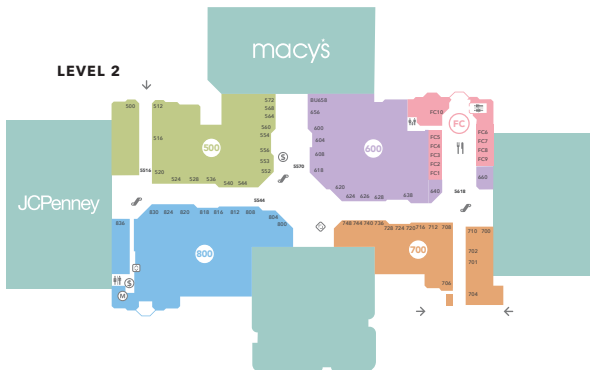

SOUTHLAKE MALL

Accessories

- 4550 & CU740 Banter by Piercing Pagoda
- 212 Bridal & Co
- CL332 Claire's
- F5U12A-B Cycle Gear
- 818 Dry Goods
- 830 Express
- 468 Greenfield's
- 436 H&M
- DU808 Hot Topic
- DPT3 JCPenney
- 152 Kids Foot Locker
- 132 Lids
- DPT4 Macy's
- DPT4 Macy's Backstage
- 344 M.J.'s Boutique
- CU728 Pacsun
- 276 Rainbow
- 824 Southlake Bridal
- 716 Spencers
- 340 Sunglass Hut
- 324 Torrid
- 312 Windsor

Books, Music & Movies

- 704 Books A Million
- CL308 FIVE For Your Entertainment

Cards & Gifts

- DL408 Bath & Body Works
- 704 Books A Million
- BU620 BoxLunch
- 716 Spencers
- DL408 White Barn
- 804 Yankee Candle

Children's Apparel

- BU620 BoxLunch
- 540 Carter's OshKosh B'gosh
- 228 Evisse
- 250 Forever 21
- 436 H&M
- 224 Hollister
- DPT3 JCPenney
- 200 Journeys Kidz
- 208 Kamora's Boutique
- 152 Kids Foot Locker
- FSU3 Kohls
- DPT4 Macy's
- DPT4 Macy's Backstage
- 424 Snipes
- 156 The Children's Place

Department Stores

- 250 Forever 21
- DPT3 JCPenney
- FSU3 Kohls
- DPT4 Macy's
- DPT4 Macy's Backstage

Entertainment

- 702 AMC Theatres
- 204 Fun Zone II
- FC10 Fun Flatables
- 524 Go! Toys & Games

Health & Beauty

Home & Bath

- AU564 As Seen on TV
- DL408 Bath & Body Works
- DPT3 JCPenney
- FSU3 Kohls
- DPT4 Macy's
- DPT4 Macy's Backstage
- DL408 White Barn
- 804 Yankee Candle

Jewelry

- 800 Albyn Jewelry
- 4550 & CU740 Banter by Piercing Pagoda
- 212 Bridal & Co
- 140 Chary's Jewelry
- CL332 Claire's
- 700 Exact TIME
- 468 Greenfield's
- 554 Icing
- FSU7 Jared The Galleria of Jewelry
- DPT3 JCPenney
- 552 Kay Jewelers
- 4660 KB Jewelers
- 128 Kumar's Jewelers
- 400 Pandora
- 748 Rogers & Hollands
- 352 Shah Jewelers
- 618 Zales The Diamond Store

Men's Apparel

- 626 American Eagle Outfitters
- BU620 BoxLunch
- 528 Buckle
- CL300 Champs Sports
- BL240 Chicago Code
- 724 Clark Street Sports
- 416A DTLR
- 830 Express
- DU816 Fine Fratelli
- 124 Foot Locker
- 436 H&M
- 224 Hollister
- DU808 Hot Topic
- 232 Impression
- DPT3 JCPenney
- CU712 JD Sports
- 220 Journeys
- 544 Laced Midwest
- 132 Lids
- 304 Lockerroom by Lids
- 1619 Louie's Tux Shop
- DPT4 Macy's
- DPT4 Macy's Backstage
- BL208 Mix & Merge
- CU728 Pacsun
- 656 Protocol Menswear
- 100 Rue 21
- 424 Snipes
- 812 The Suit Company
- 236 Zumiez

Others

Restaurants & Eateries

Services

- 4550 & CU740 Banter by Piercing Pagoda
- FSU72C Charles Schwab
- FSU12A-B Cycle Gear
- DPT3 Firestone
- 456 Hobart Police Station
- DPT3 JCPenney Optical
- DPT3 JCPenney Portraits
- 560 Lavish Body
- 701 Le Nails
- 736 The Hair Boutique
- 638 Trendsetters Barbershop
- AL104 Visionworks
- 4556 & 710 Wireless Planet

Shoes

- CL300 Champs Sports
- 818 Dry Goods
- 124 Foot Locker
- 250 Forever 21
- 436 H&M
- 232 Impression
- DPT3 JCPenney
- CU712 JD Sports
- 220 Journeys
- 200 Journeys Kidz
- 152 Kids Foot Locker
- 544 Laced Midwest
- DPT4 Macy's
- 674 Mr. Kay's Fashionable Shoes
- 276 Rainbow
- 836 Shoe Show
- 536 Skechers
- 424 Snipes
- 624 Tradehome Shoes
- 608 Vans
- 236 Zumiez

Specialty

Sports & Fitness

Sports & Fitness

Technology & Electronics

Toys & Hobbies

Women's Apparel